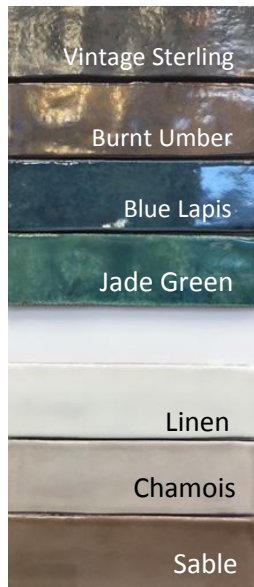

EP16-22

EP16-23

EP16-24

EP16-25

EP16-26

EP16-27

EP16-28

Customer: _____

Address: _____

Notes:

POTTER'S WALL

pottery influenced, handcrafted wall tile

Color Strips

Potter's Wall

Potter's Loft

EP16-29 (2 Board Set) \$25.

Potter's Wall Master Board

EP16-30 \$25.

Potter's Wall Mini-Panel Brick Color Board

\$10.00

Potter's Wall Mini-Panel Hex Color Board

\$10.00

Potter's Wall Mini-Panel Size & Shape Color Board

\$10.00