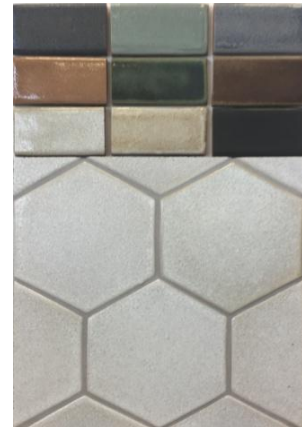

**Current Epro Tile 2016 Master Grouted Display Boards -
complete 7 board set - \$200.**

Potter's Wall
(2 1/4" x 8" Fog and
4" x 4" Ash)

Winslow Wall
(2 1/4" x 8" White Mist)

Heritage Glazed
(6" Hex Birch White)

Potter's Loft
(All four colors shown)

Sandstone Glazed
(Valencia Turquoise)

Country Home
(2 1/4" x 8" Quail Grey)

Each board contains a master color chip set and one grouted concept

Grouted concepts can be changed, note any changes with order

Heritage Unglazed
(7" x 12" Diamond
Antigua Light)

Customer: _____

Address: _____

Notes: _____
